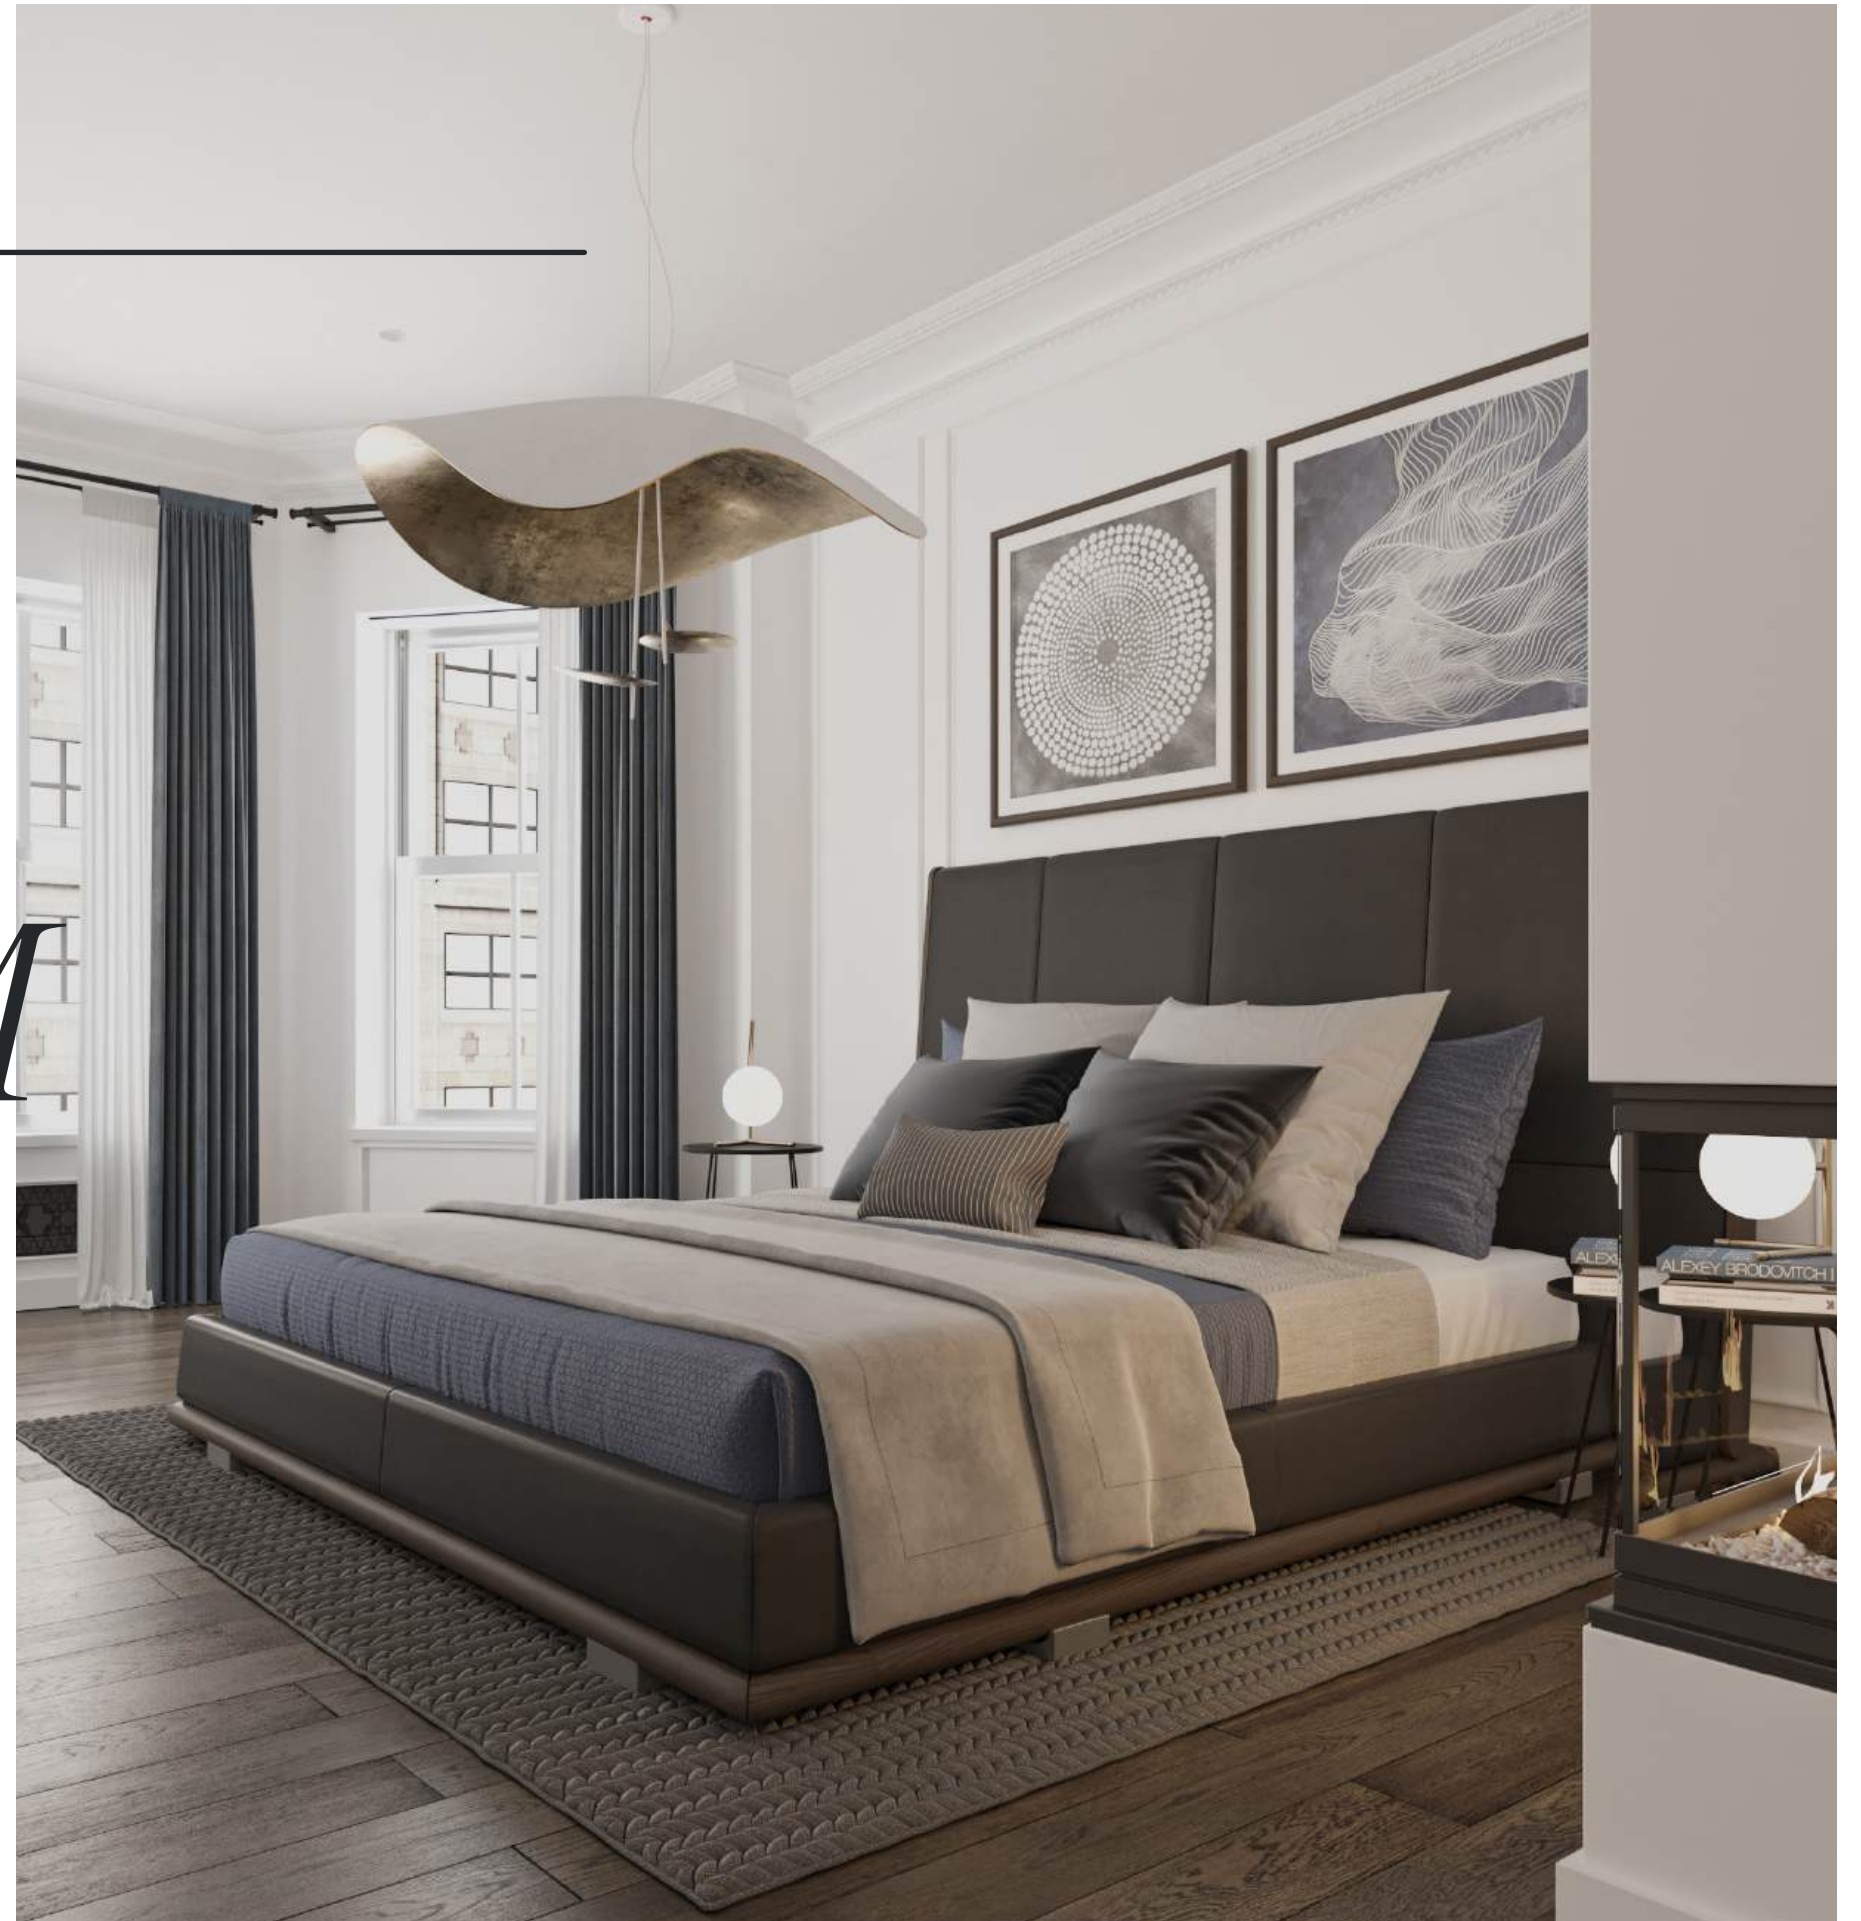

PRIMARY BEDROOM

FIREPLACE
TRIM
WOOD FLOORING
CLOSETS