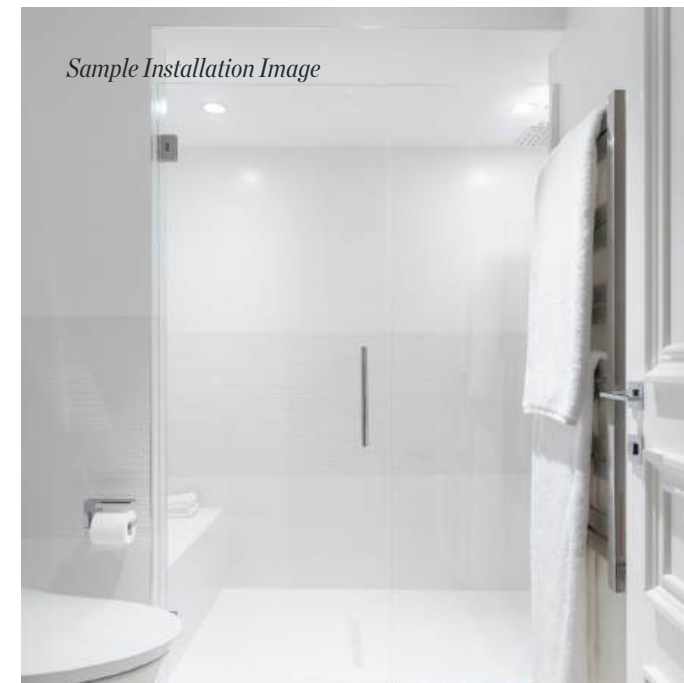

Sample Installation Image

Tile Composition

WALL	RIBBED WALL	FLOOR
Porcelanosa	Porcelanosa	Porcelanosa
Porcelain	Porcelain	Porcelain
Marmi China	Venis	Beige Nature
13" L x 39" W	13" L x 39" W	24" W x 24" L