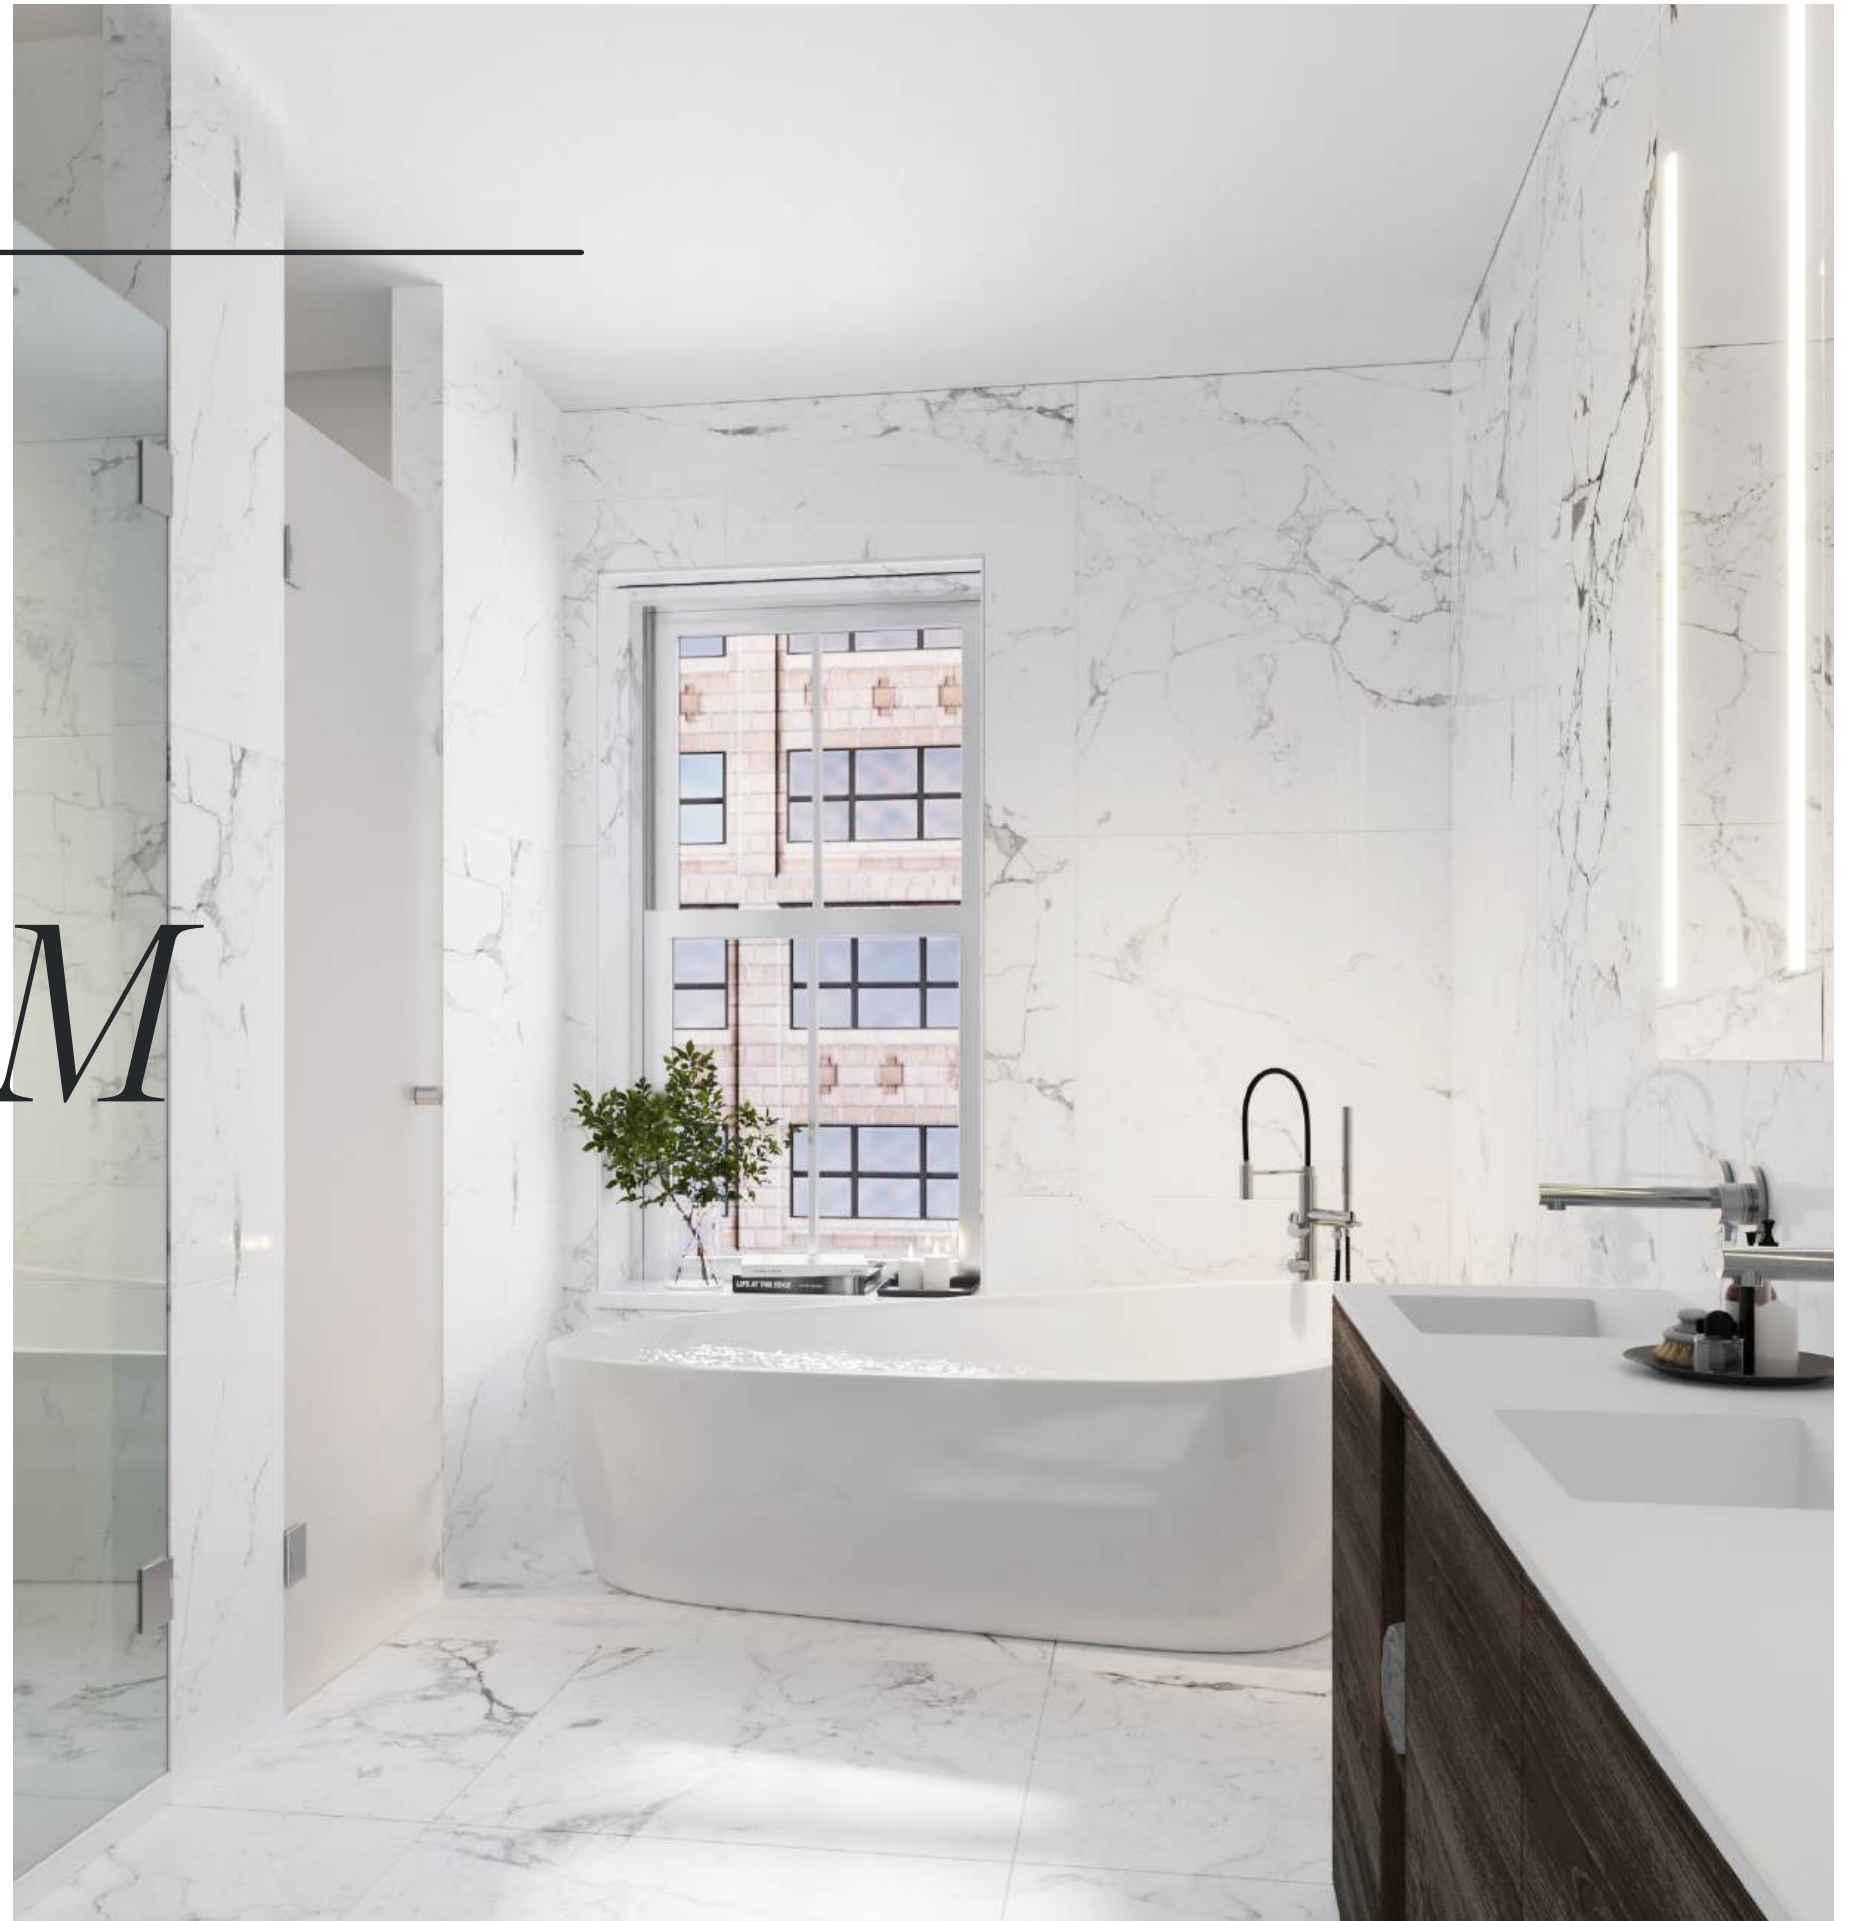

MASTER BATHROOM

WALLS & FLOORING
BATHROOM FURNITURE
WELLNESS FIXTURES
WATER CLOSET

MASTER BATHROOM

Walls & Flooring

Sample Installation Image
Maison Vernon Residence V

Stone Tiled Walls & Flooring

VENDOR	Adige Design
ARTISAN	Ideamarble
TYPE	Statuarietto Marble
ORIGIN	Italy
FINISH	Polished
SIZE	24" W x 24" L
COMMENTS	Floor-to-ceiling marble accent walls, shower curbs, and window returns.