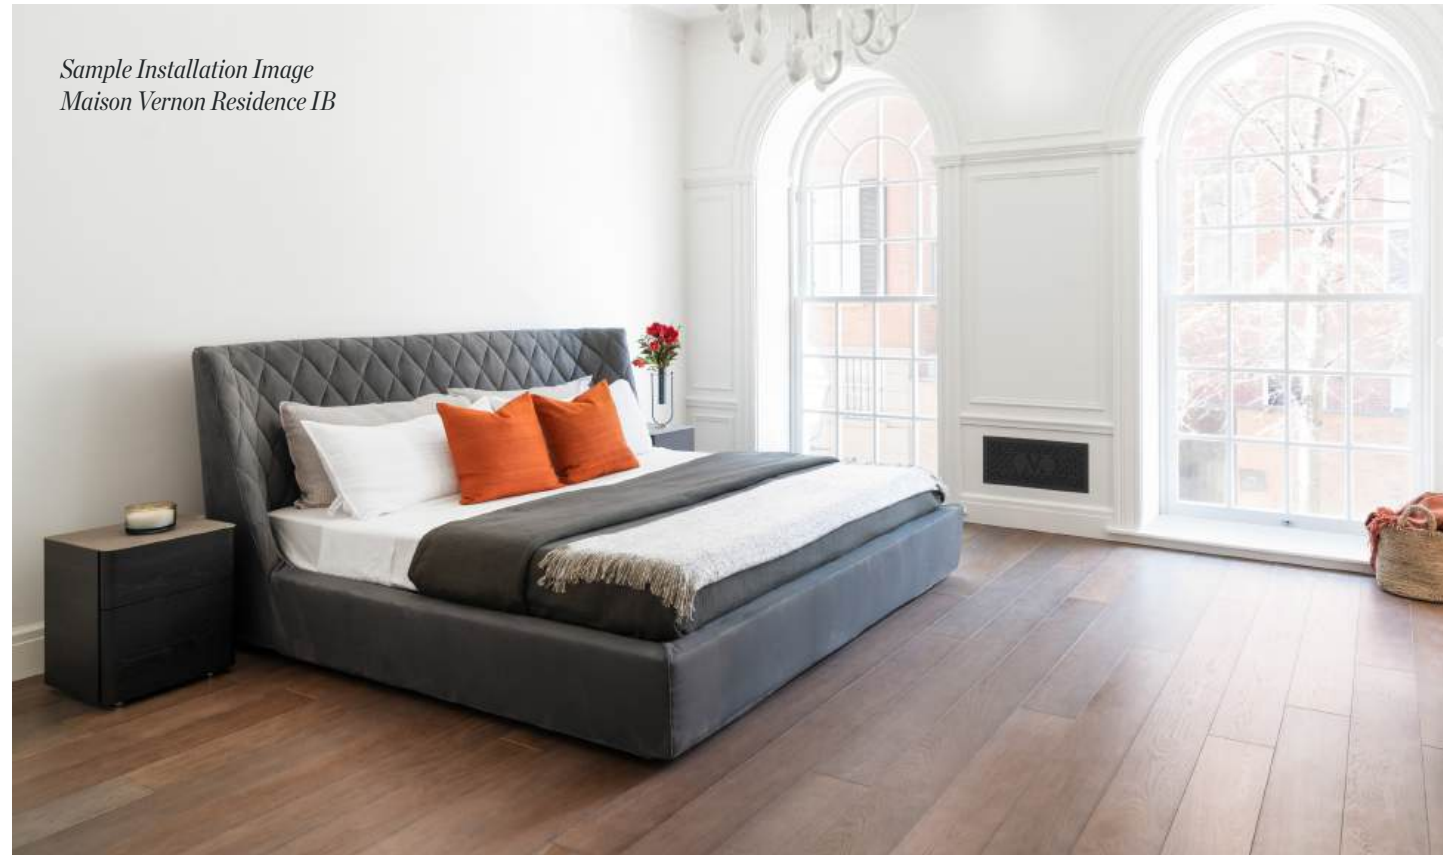

MASTER BEDROOM

Wood Flooring, Closets

*Sample Installation Image
Maison Vernon Residence IB*