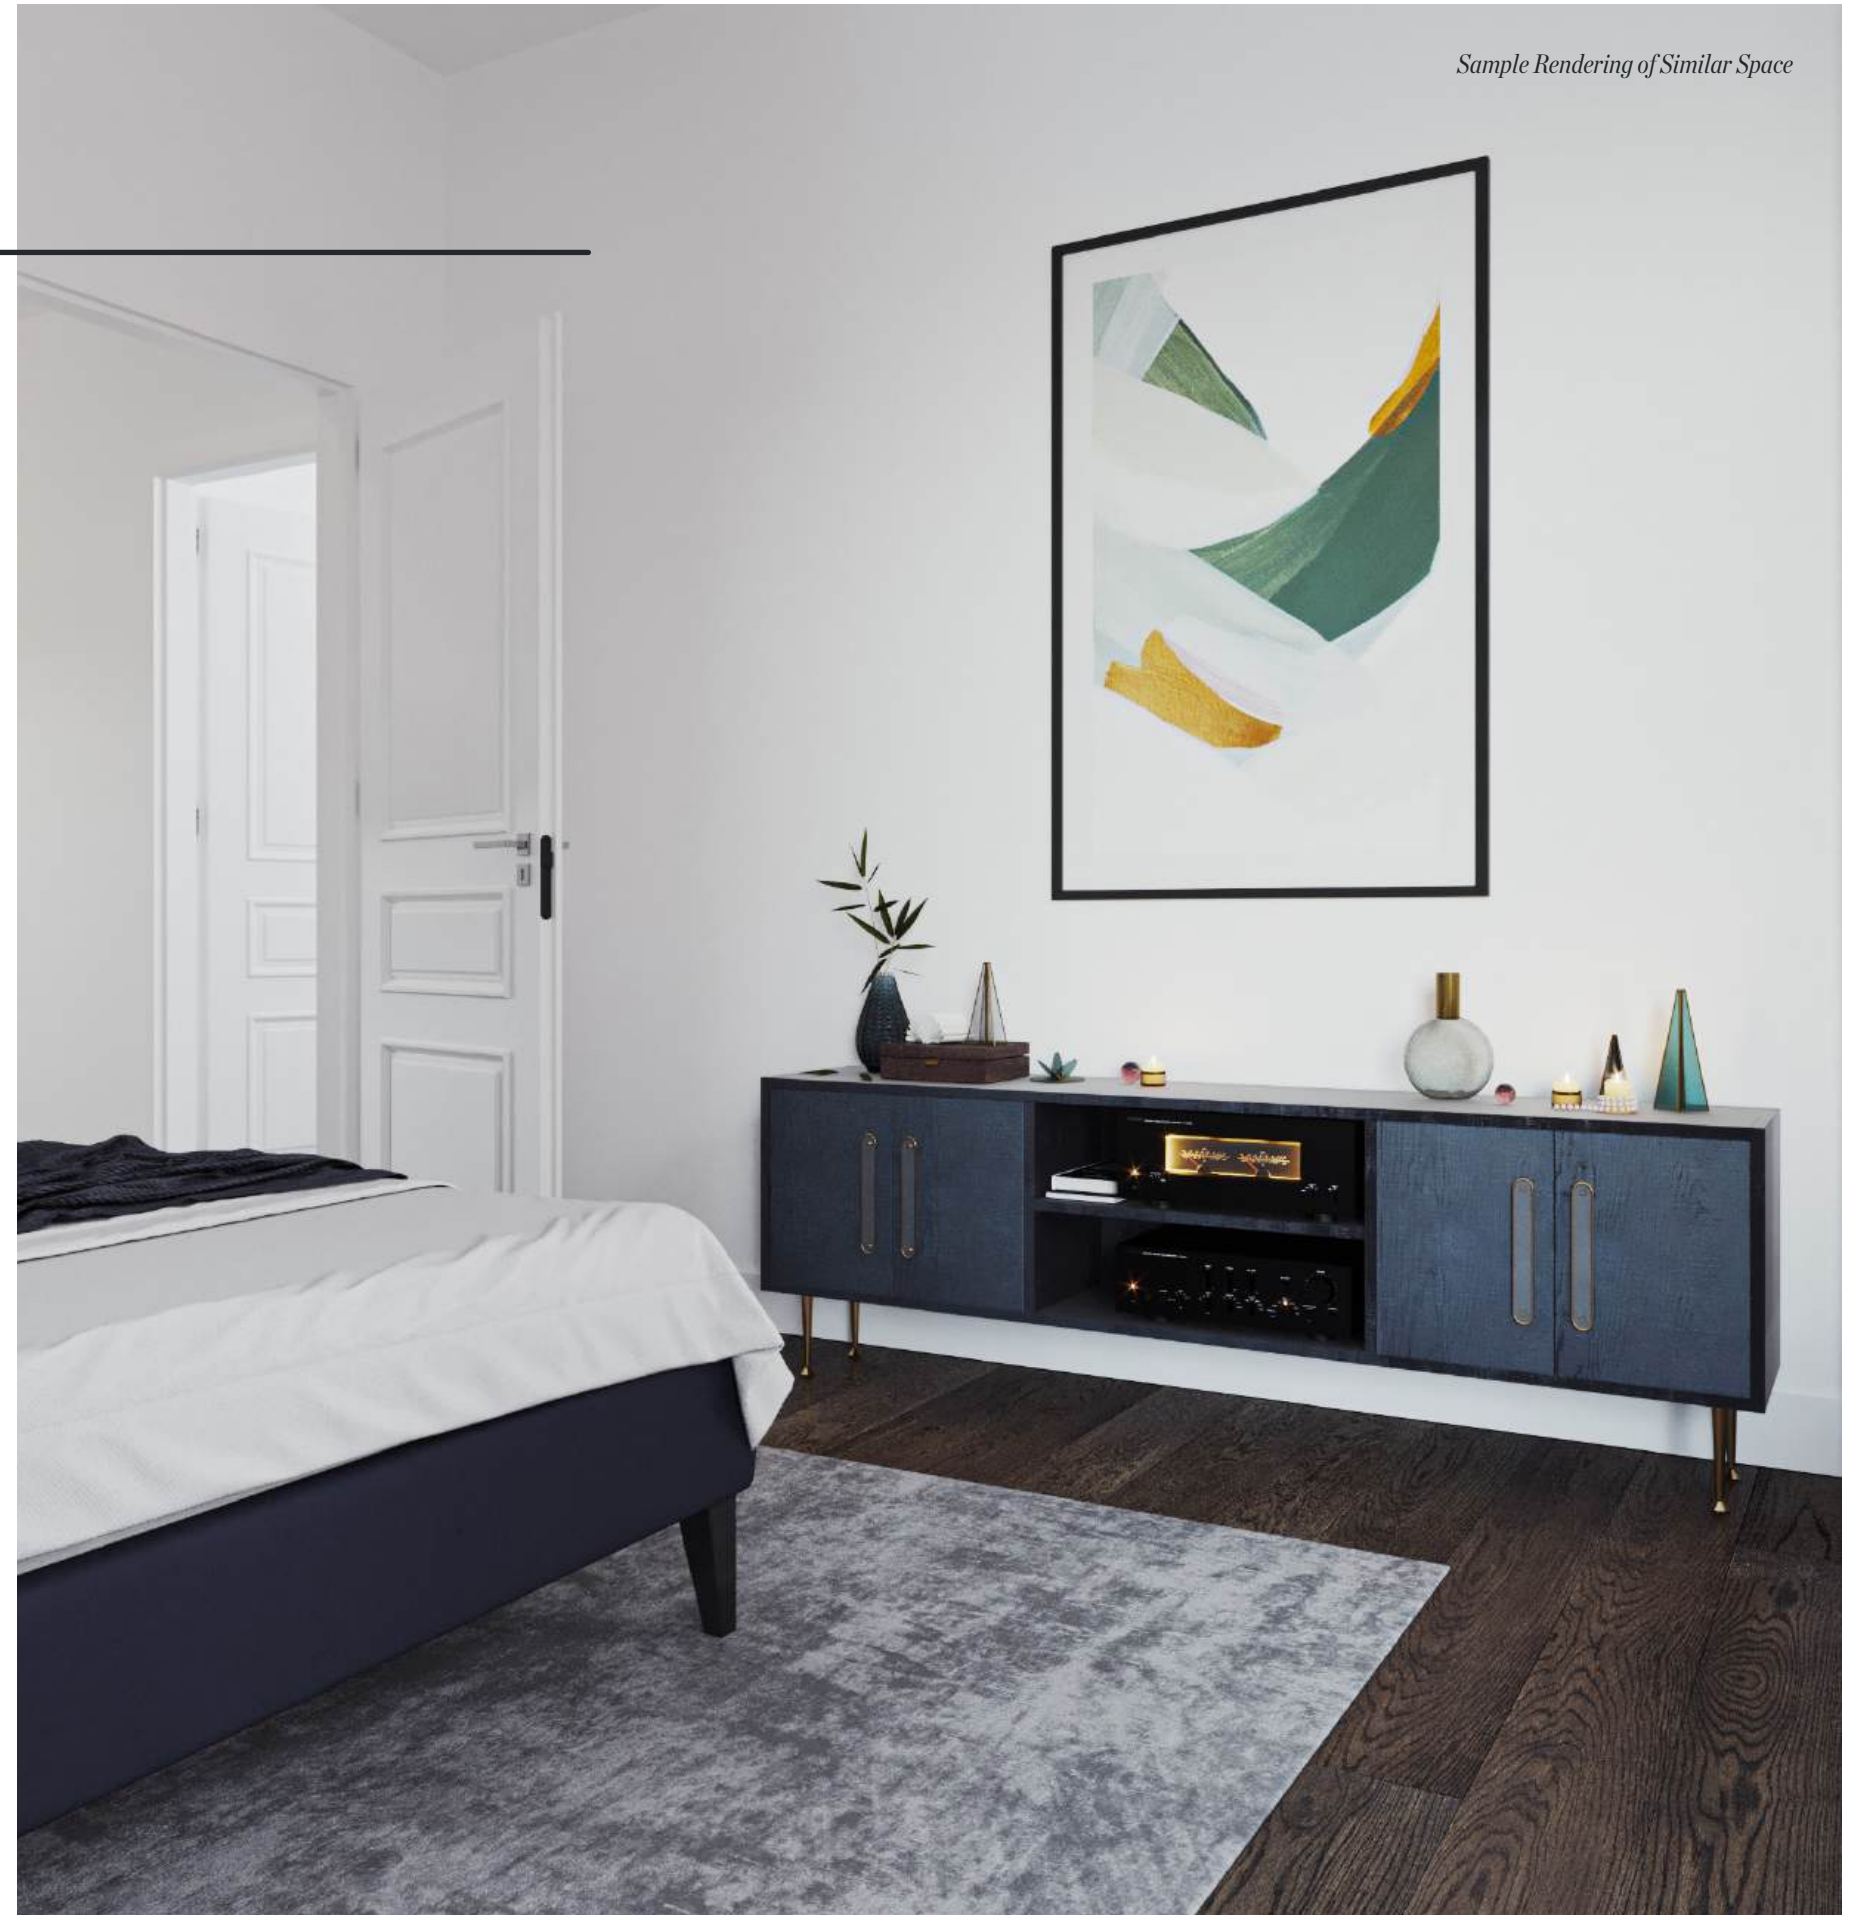

GUEST ROOM

WOOD FLOORING
CLOSET
BATHROOM FURNITURE
WELLNESS FIXTURES
BATHROOM TILE

Sample Rendering of Similar Space