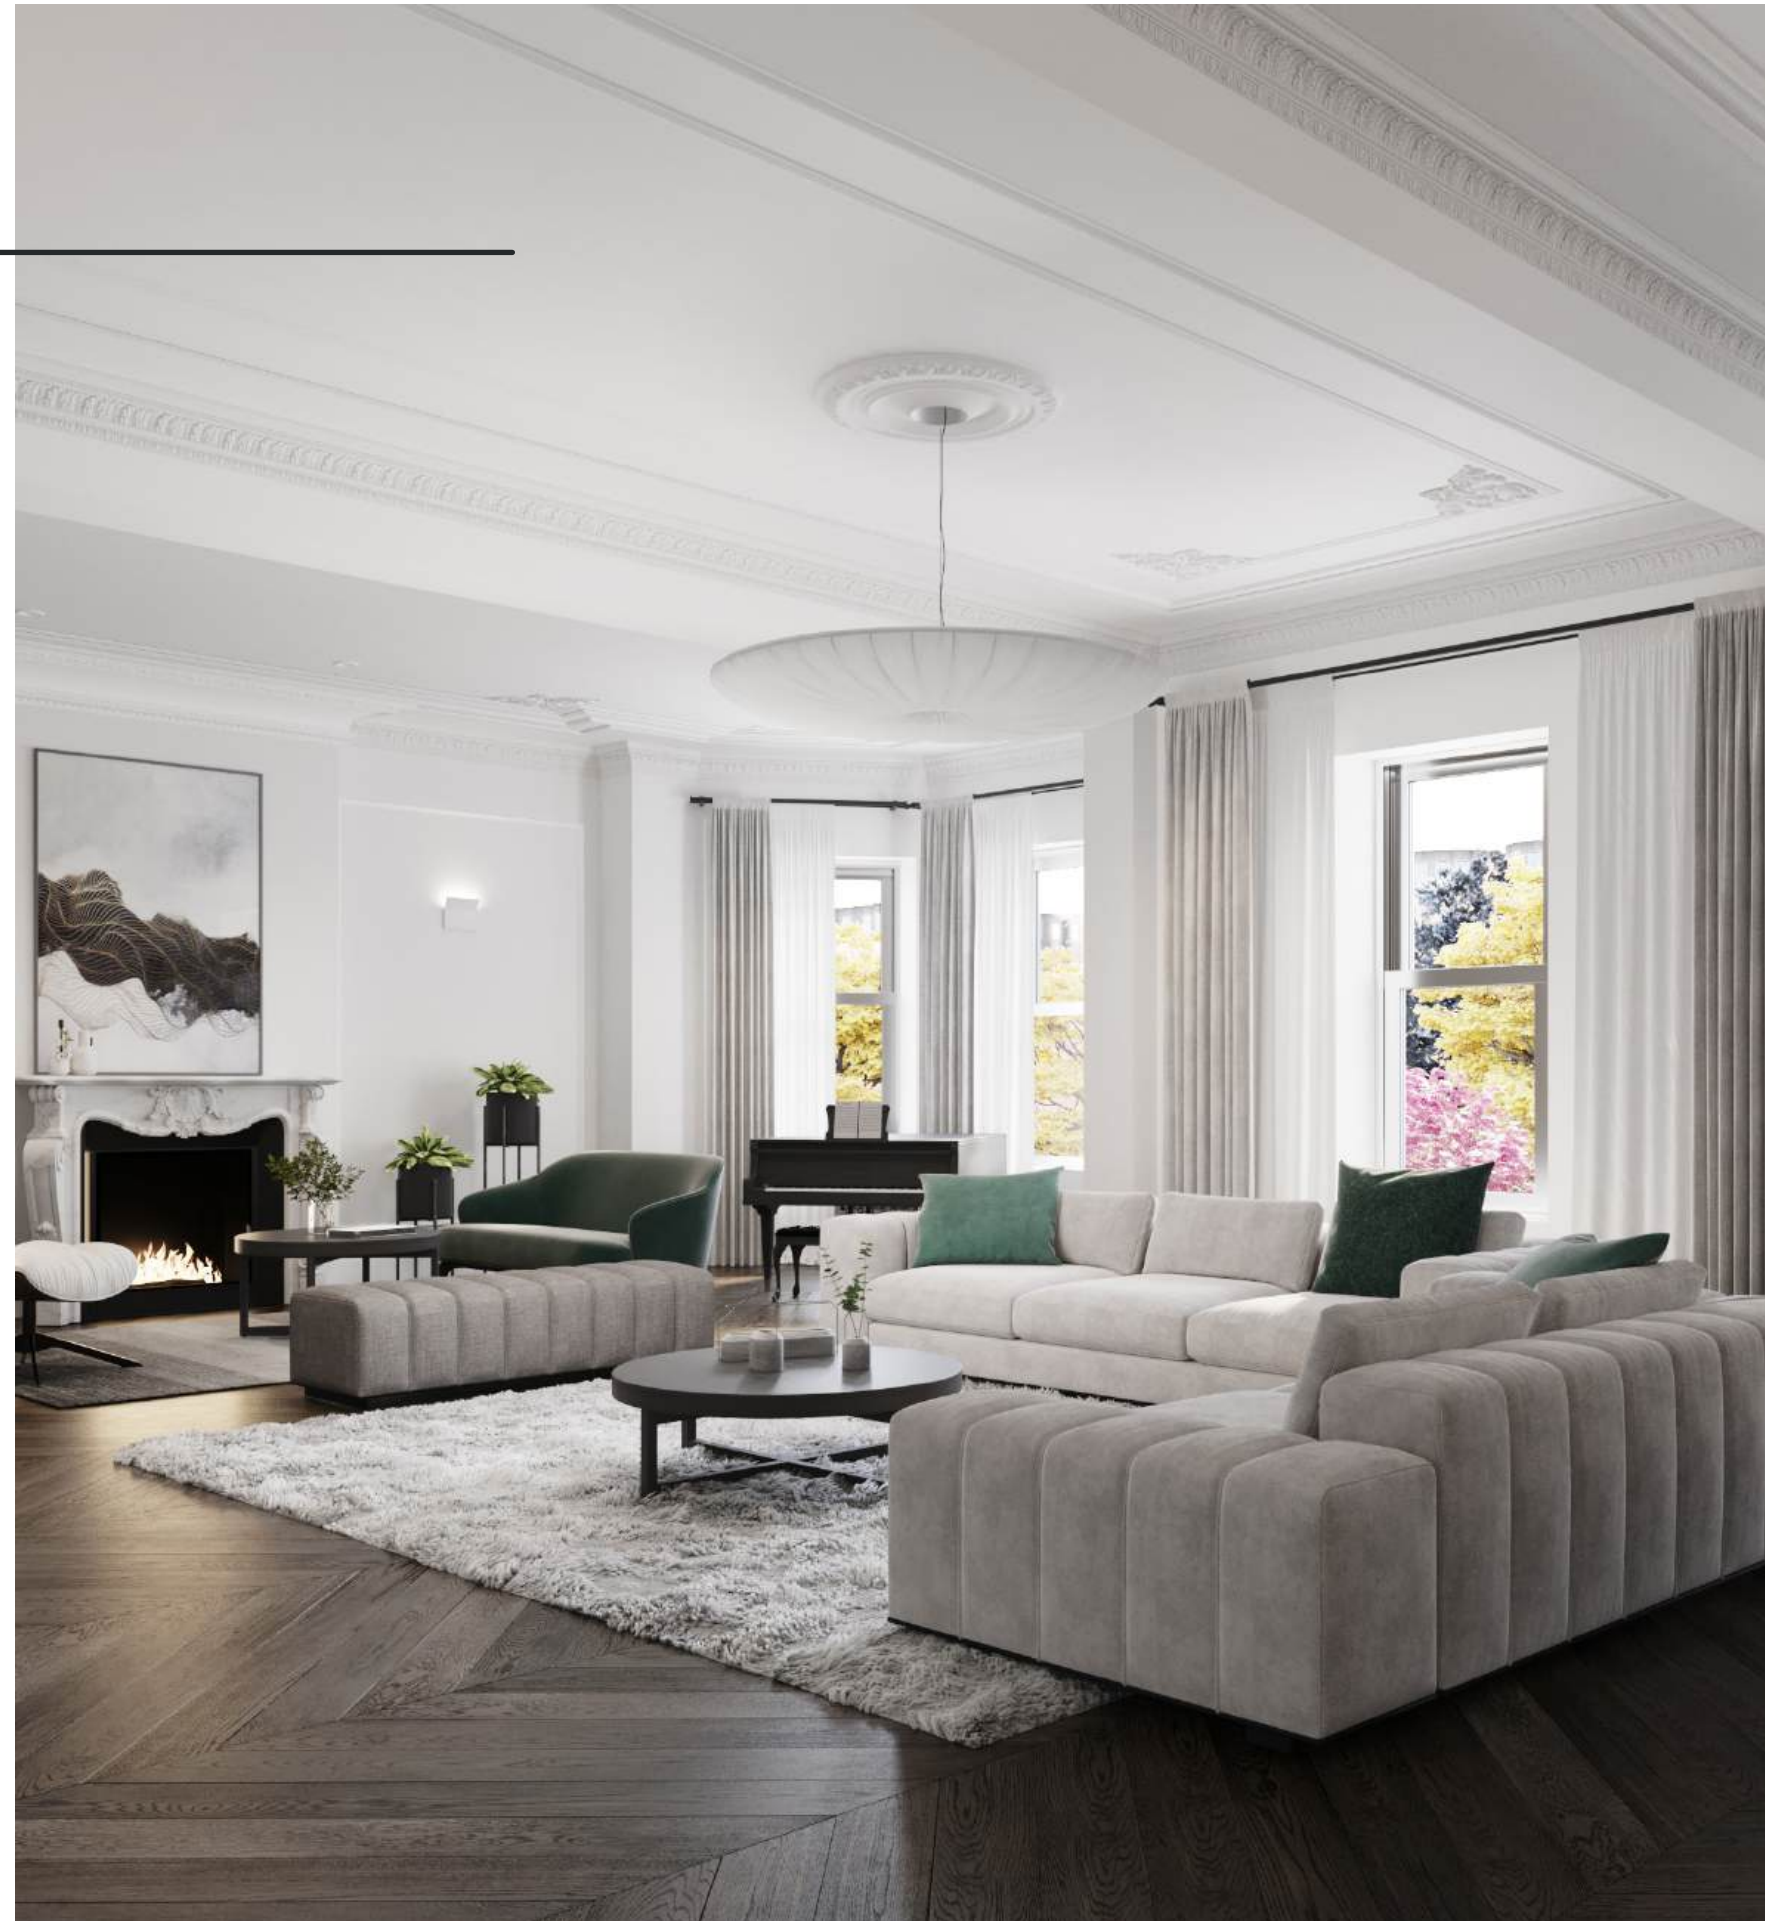

Faucet (Hot Water)

BRAND	Franke
LINE	Steel
MODEL	LB13150
FINISH	Stainless Steel
SIZE	8¾" H
FEATURES	360° spout swivel range

LIVING ROOM

CEILING DESIGN
TRIM
FIREPLACE
WOOD FLOORING

LIVING ROOM

Ceiling Design