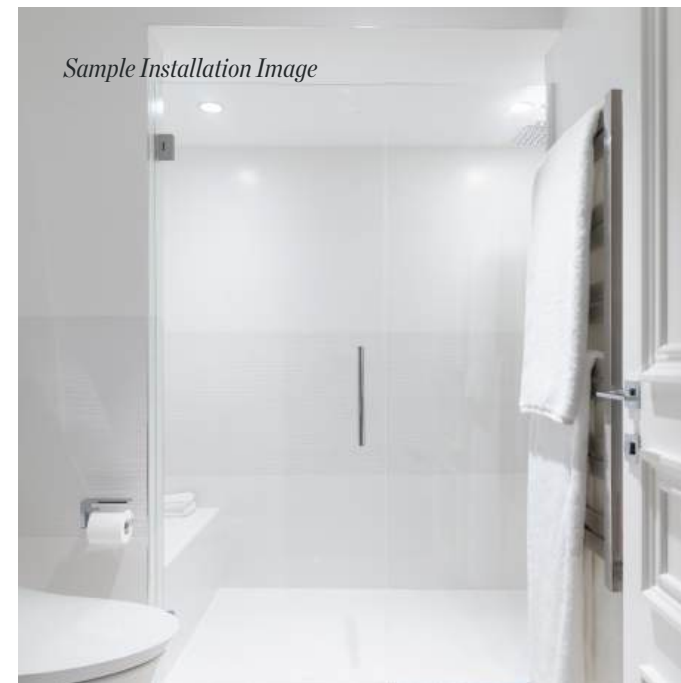

GUEST ROOM

Wellness Fixtures, Bathroom Tile

Shower Head & Wall Arm

VENDOR	Adige Design
BRAND	Radomonte Venezia
LINE	Tomo
MODEL	SOF2L-U1 BRA1 L
FINISH	Polished Stainless Steel
SIZE	12⁵/₆₄" diameter

Shower Control

VENDOR	Adige Design
BRAND	Radomonte Venezia
LINE	Toox
MODEL	TER3 - L
FINISH	Polished Stainless Steel
COMMENTS	Thermostatic shower mixer with 3-way manifold

Shower Drain

BRAND	Schluter Systems
LINE	Kerdi Drain
MODEL	KLIAR 19 EB 80
FINISH	Chrome
SIZE	31¹/₂" linear drain

Dual Button Flush Plate

BRAND	Toto
MODEL	YT980 #SS
FINISH	Polished Chrome

Wall Hung Toilet

BRAND	Toto
MODEL	CT447CFG
FINISH	#01 Cotton
FEATURES	Contemporary rimless design with SS204 soft-close seat and cover

Tile Composition

WALL	RIBBED WALL	FLOOR
Porcelanosa	Porcelanosa	Porcelanosa
Porcelain	Porcelain	Porcelain
Marmi China	Venis	Beige Nature
13" L x 39" W	13" L x 39" W	24" W x 24" L