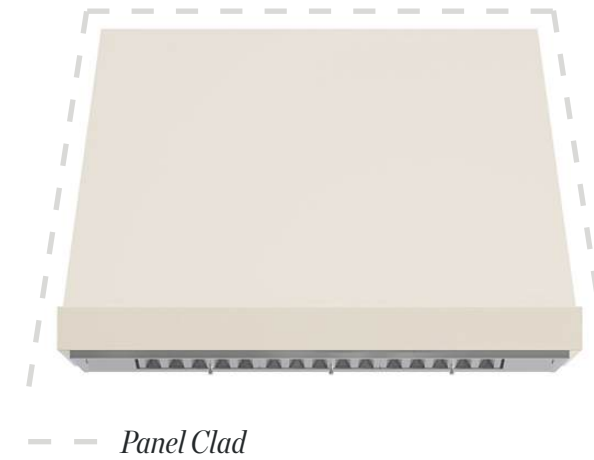

Concealed Wall-Mounted Hood

BRAND	Wolf
MODEL	PL521912
FINISH	Concealed Stainless Steel
SIZE	52³/₈" W x 12¹/₈" H x 19³/₈" D