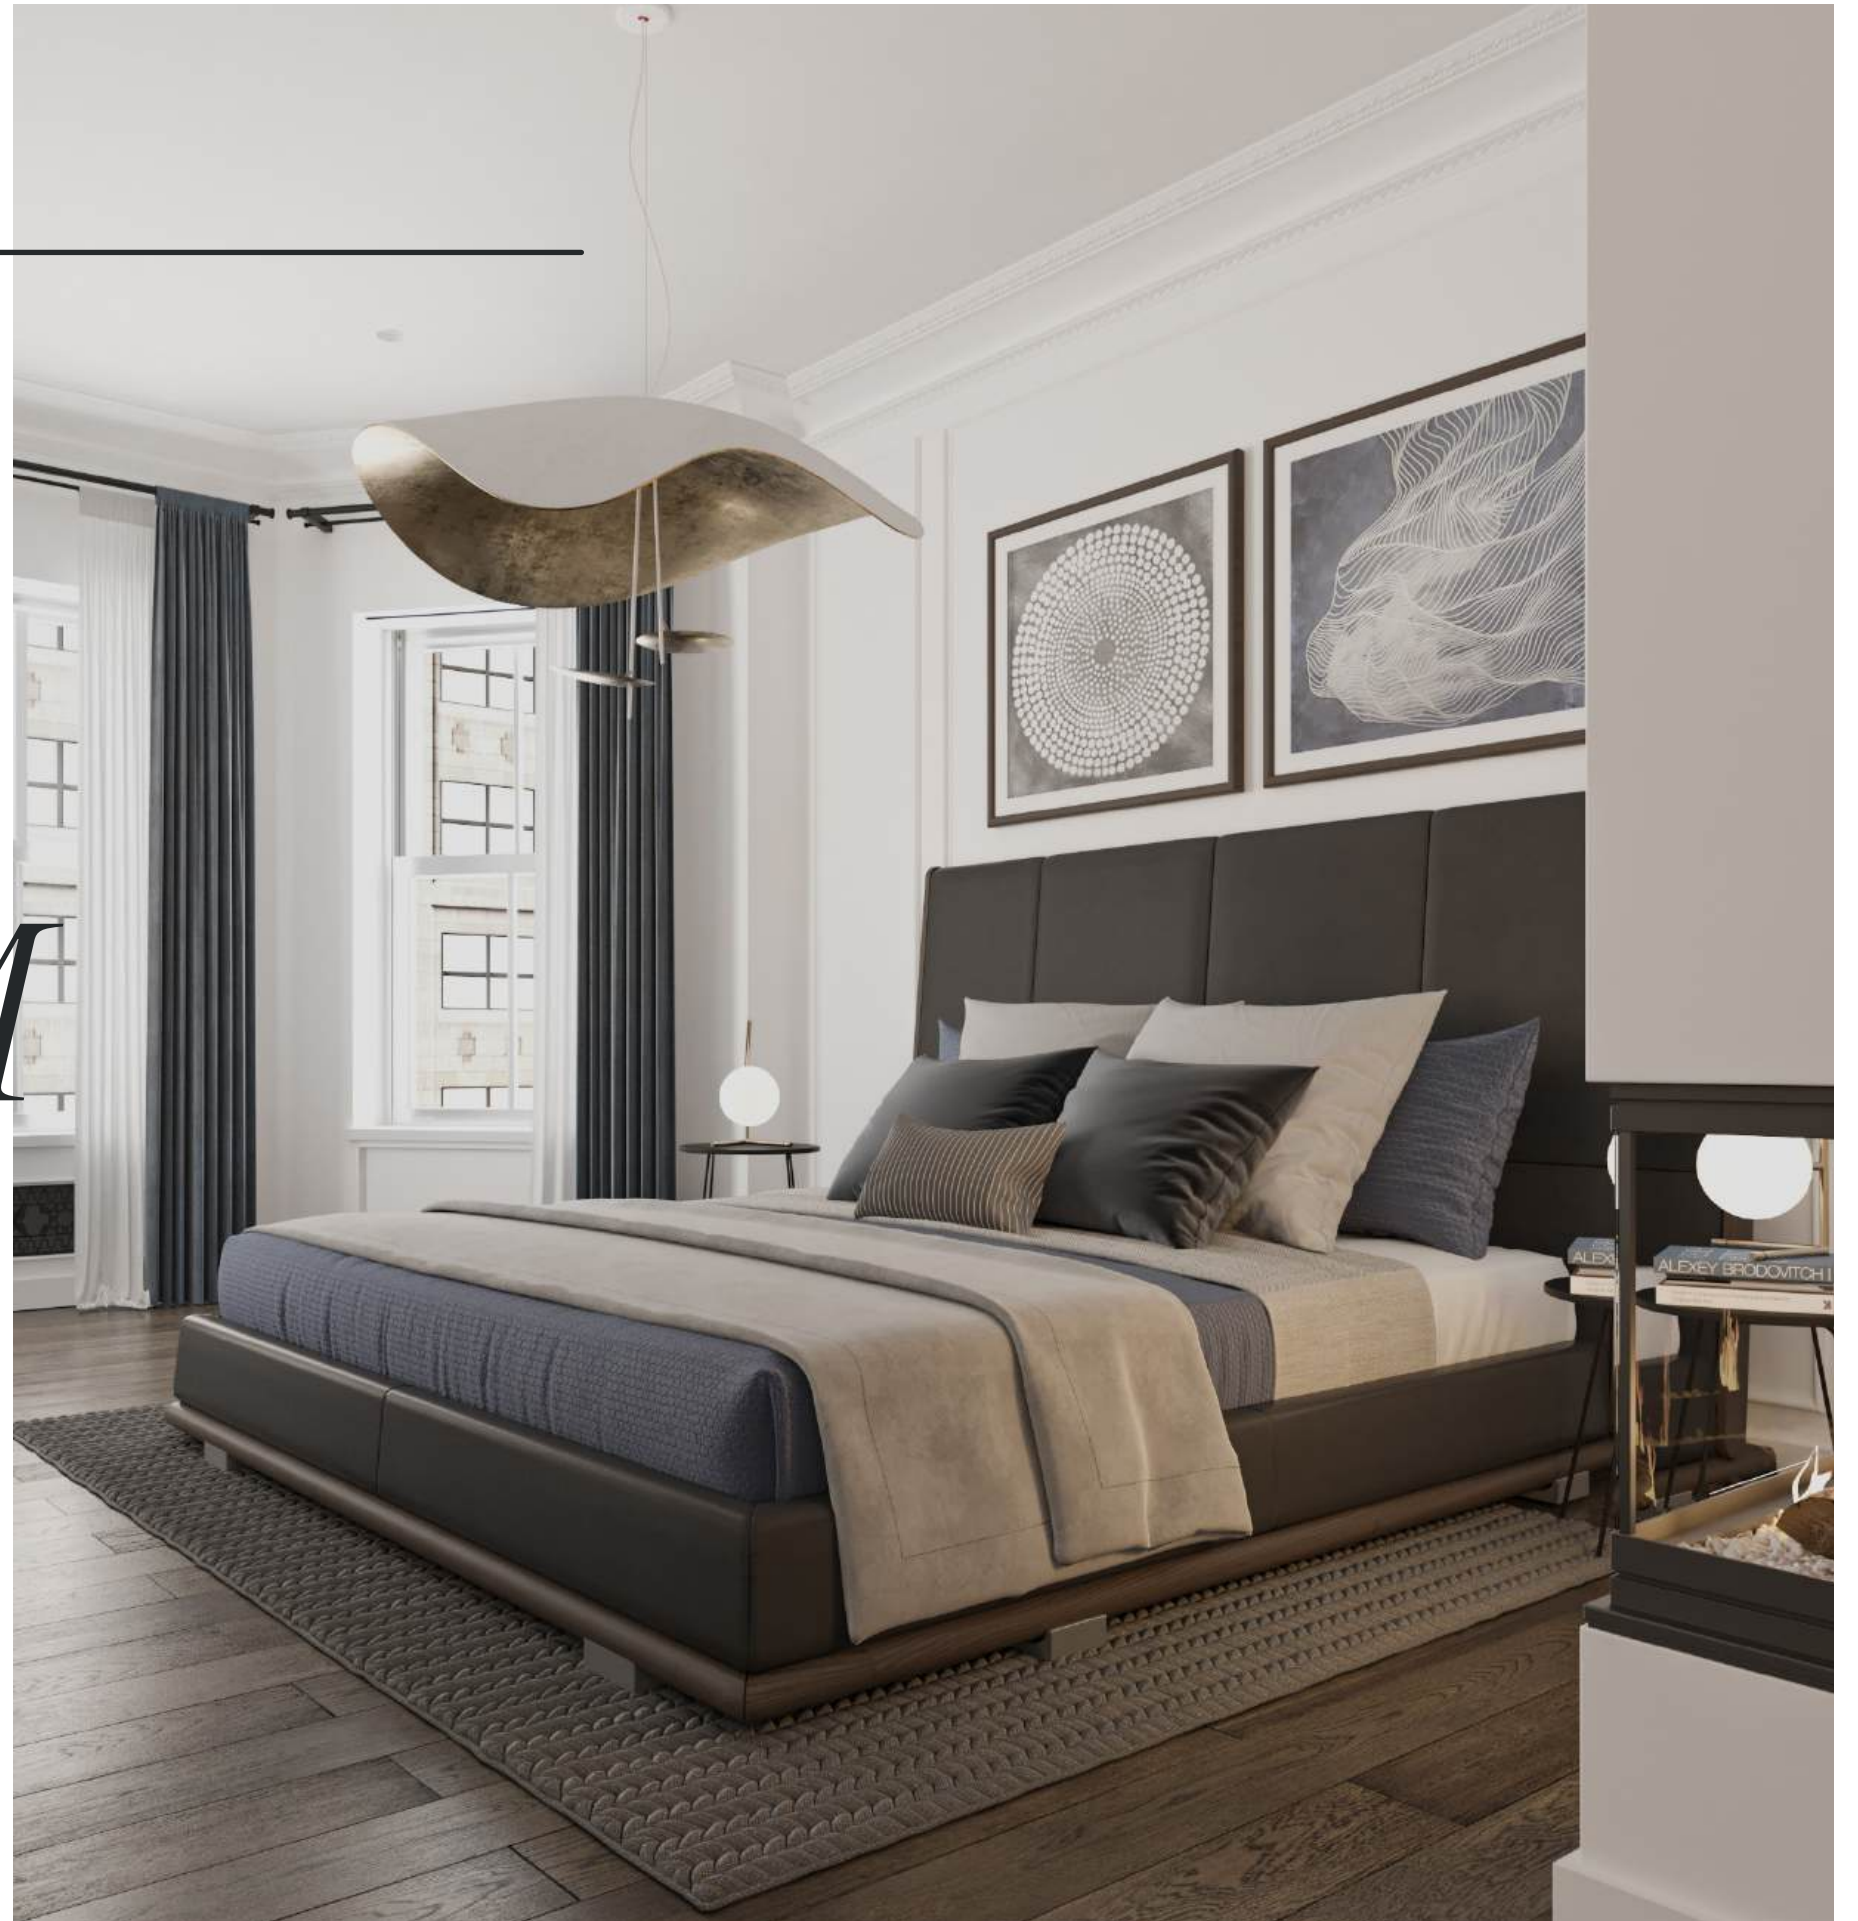

MASTER BEDROOM

FIREPLACE
TRIM
WOOD FLOORING
CLOSETS